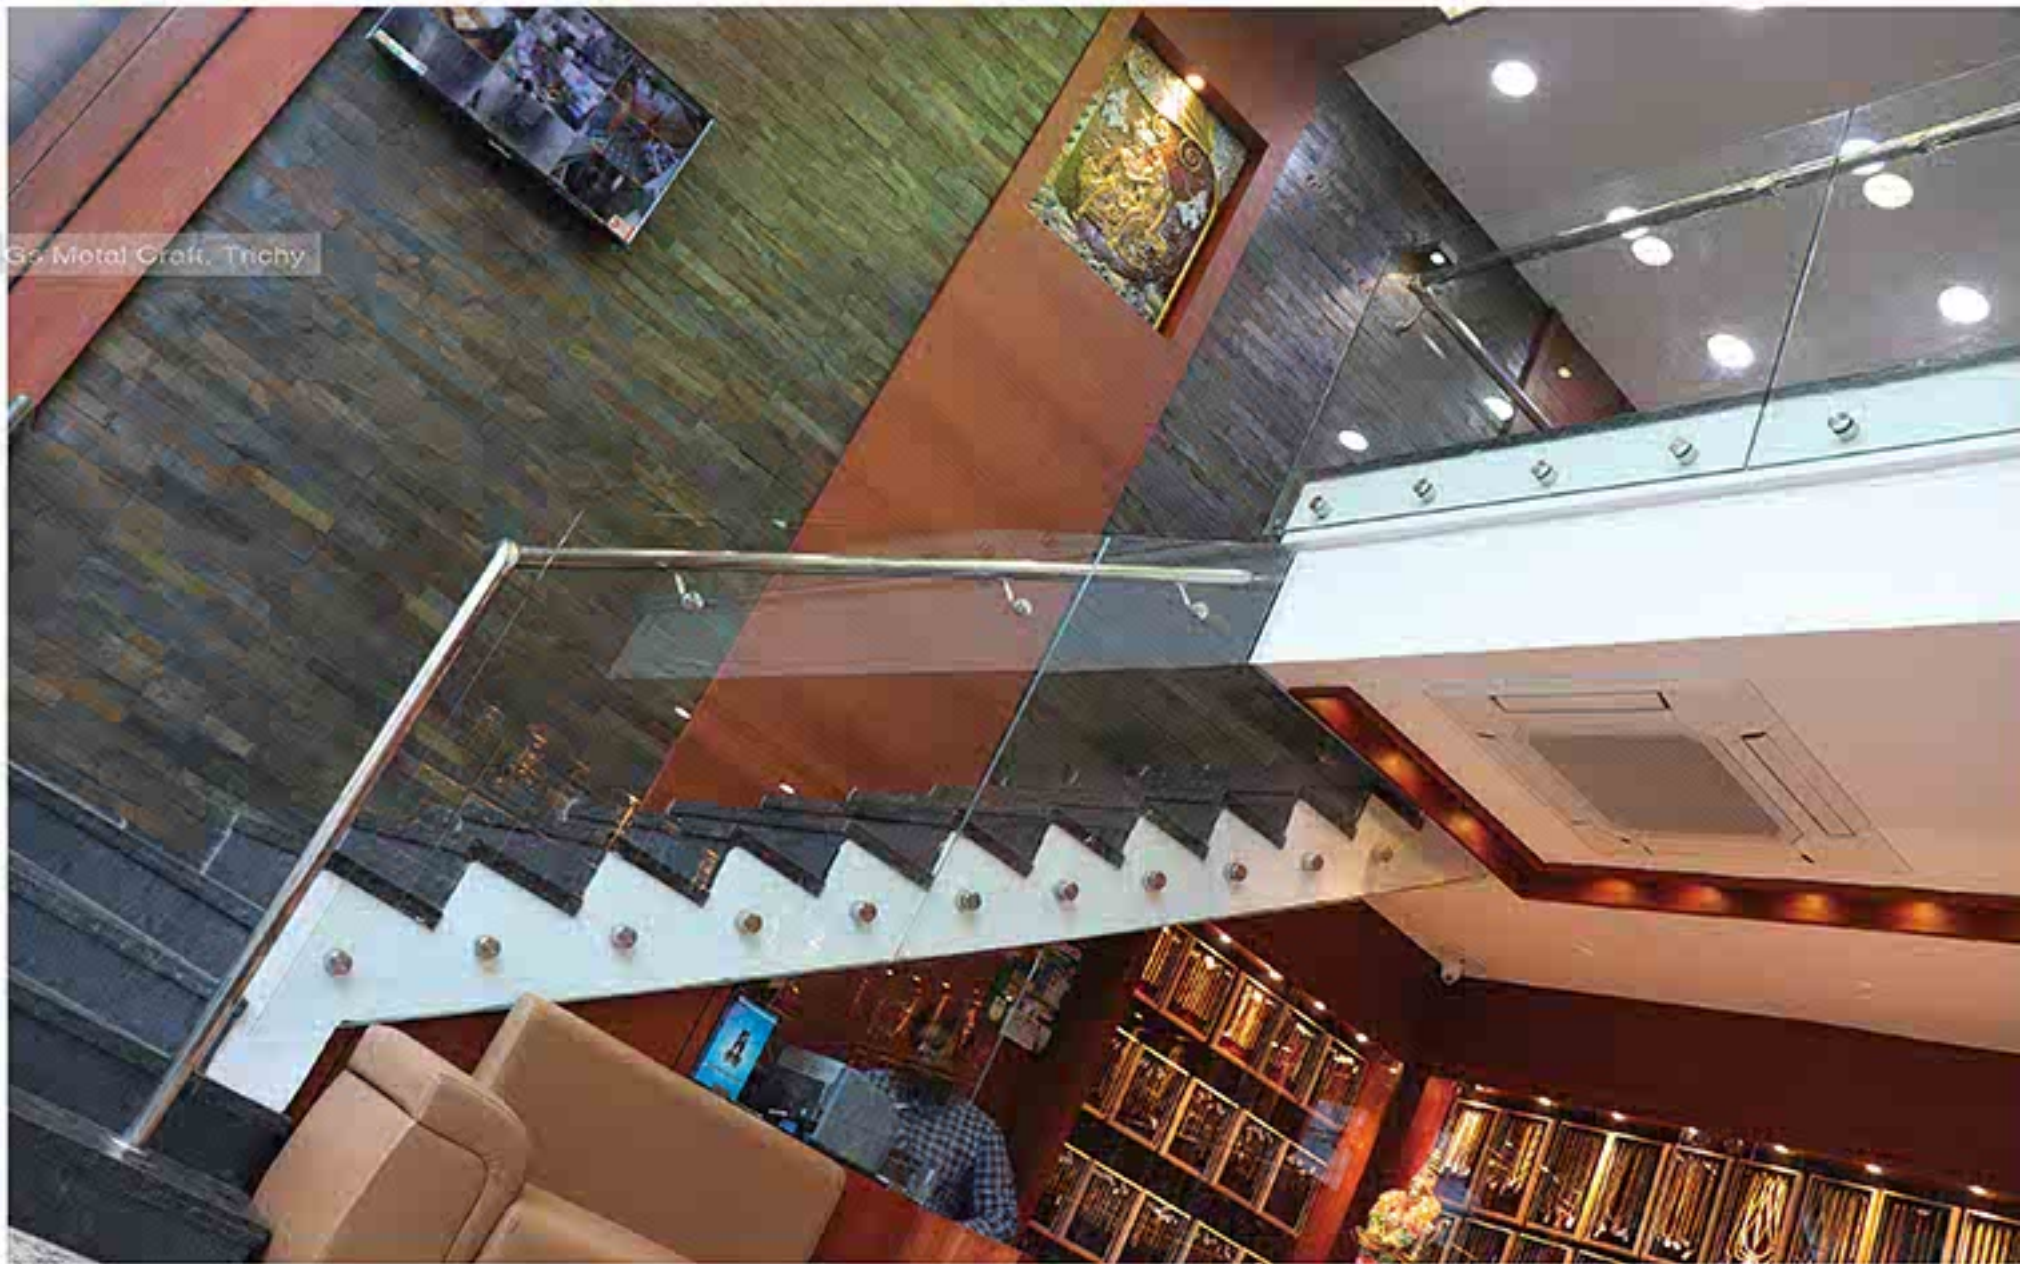

Gs Metal Craft, Trichy