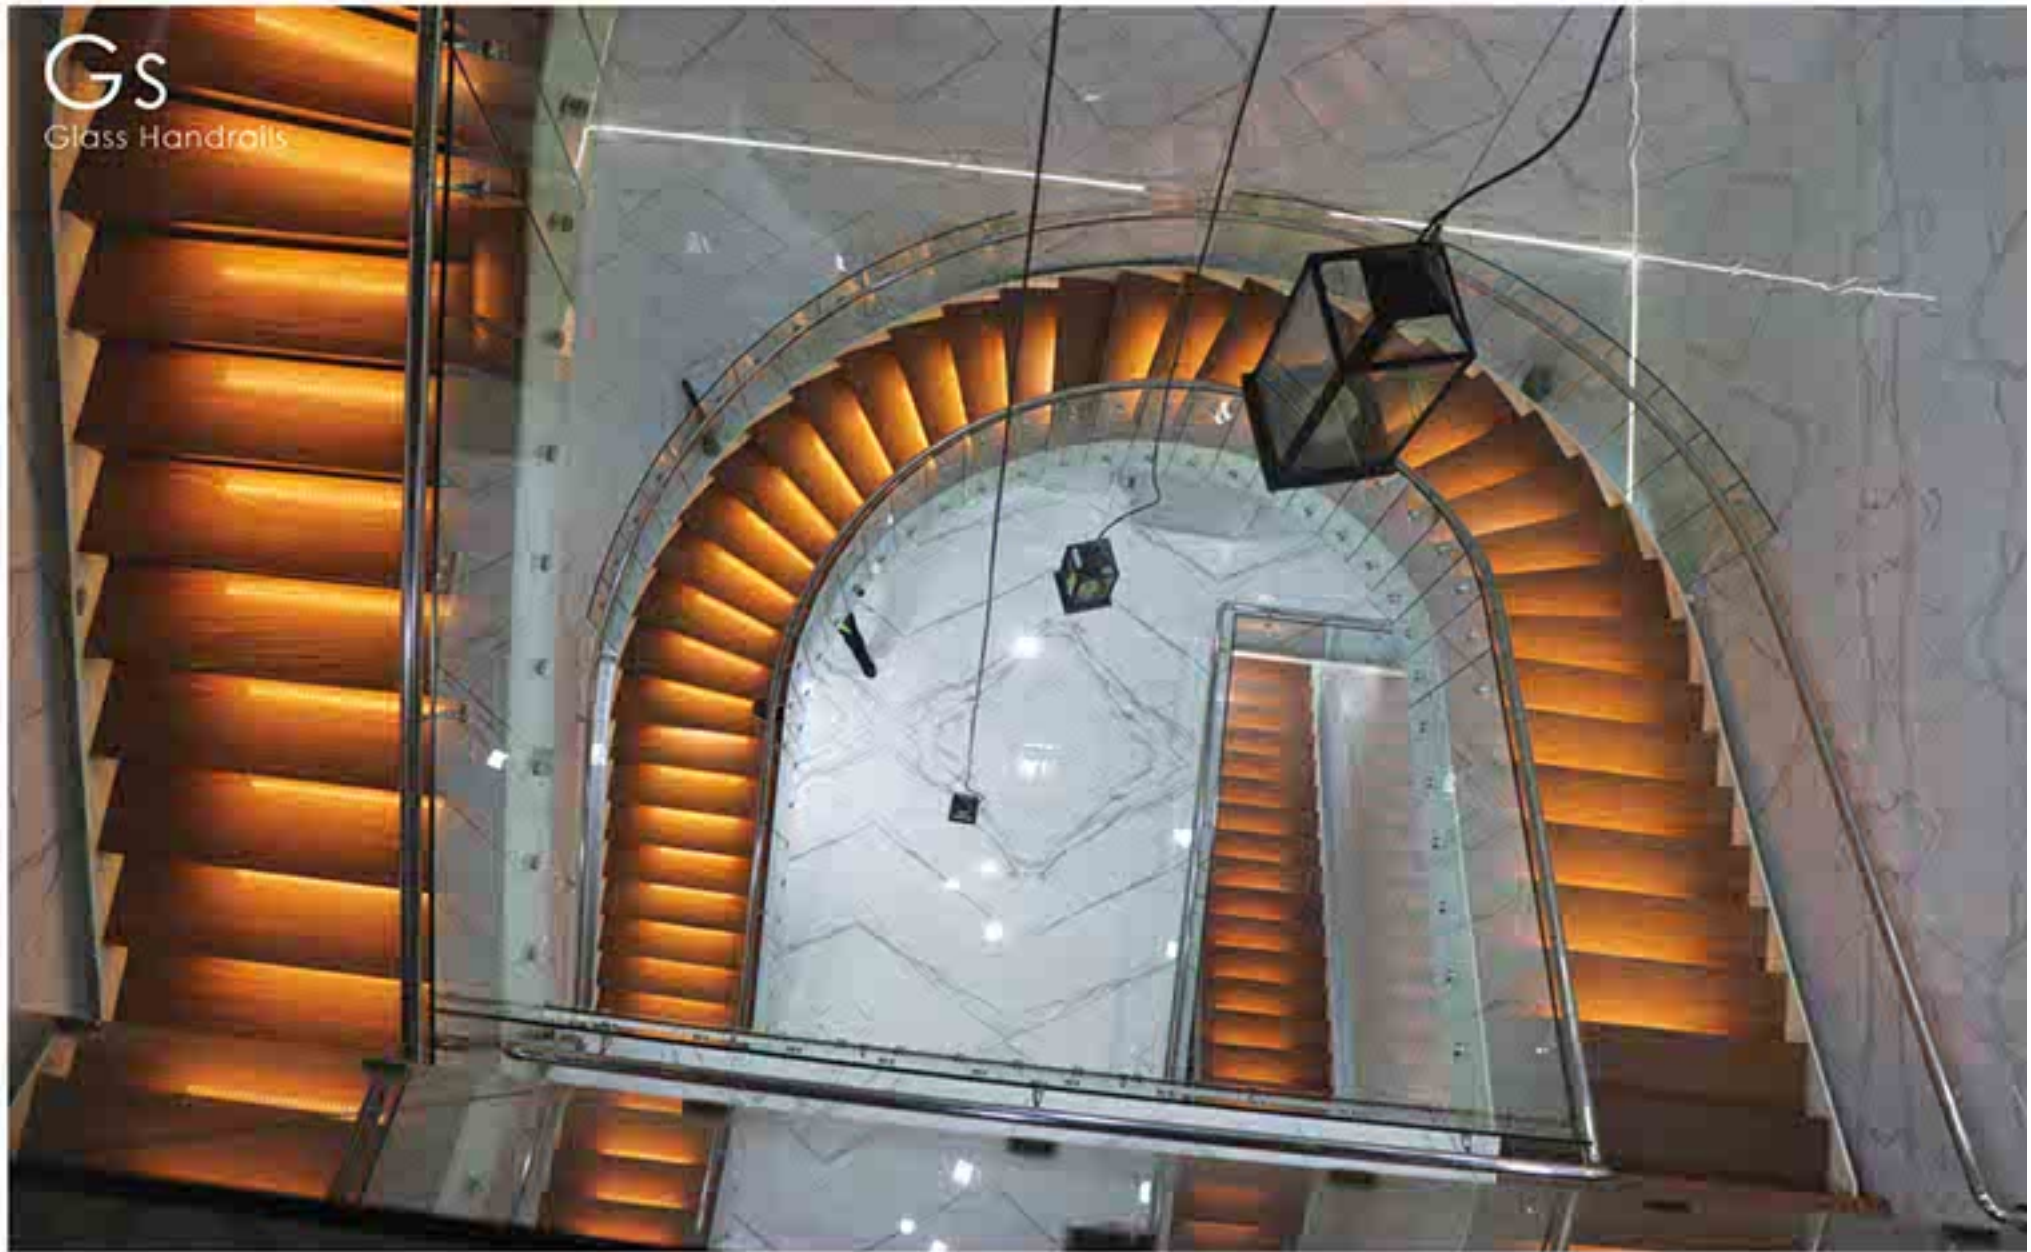

mobile: +91 98651 94799  
+91 94890 39999  
phone: +91 431 276 1190

MANUFACTURERS OF UNIQUE HANDRAILS & GATES

Handrails  
catalogue

SRI MOHAN INDUSTRIES

1 Gs Metal Craft, Kuzhumani Road, Woraiyur, Trichy - 3. M - +91 98651 94799.