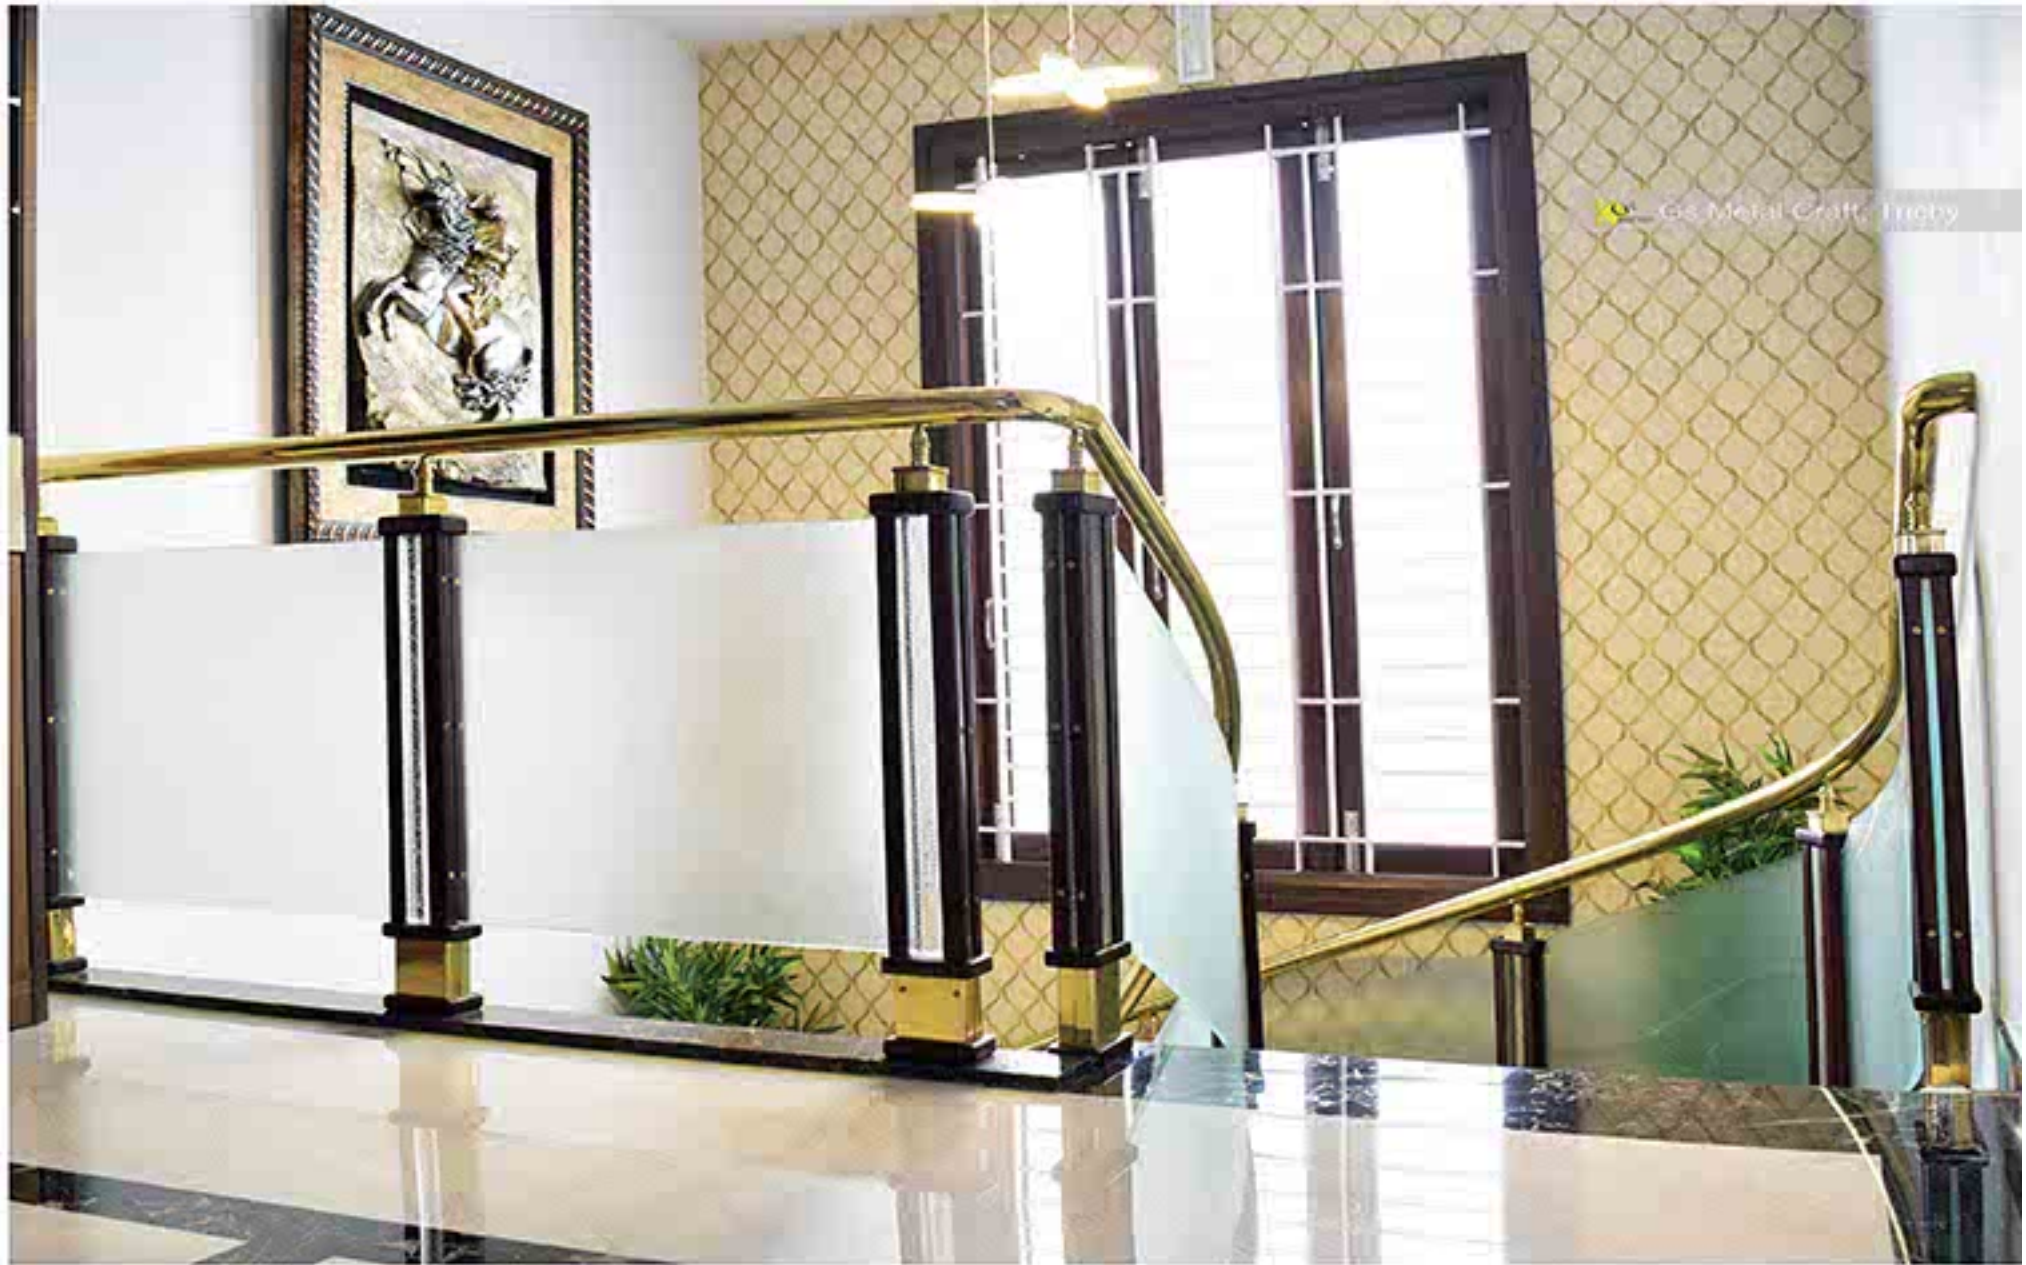

Gs Metal Craft, Trichy