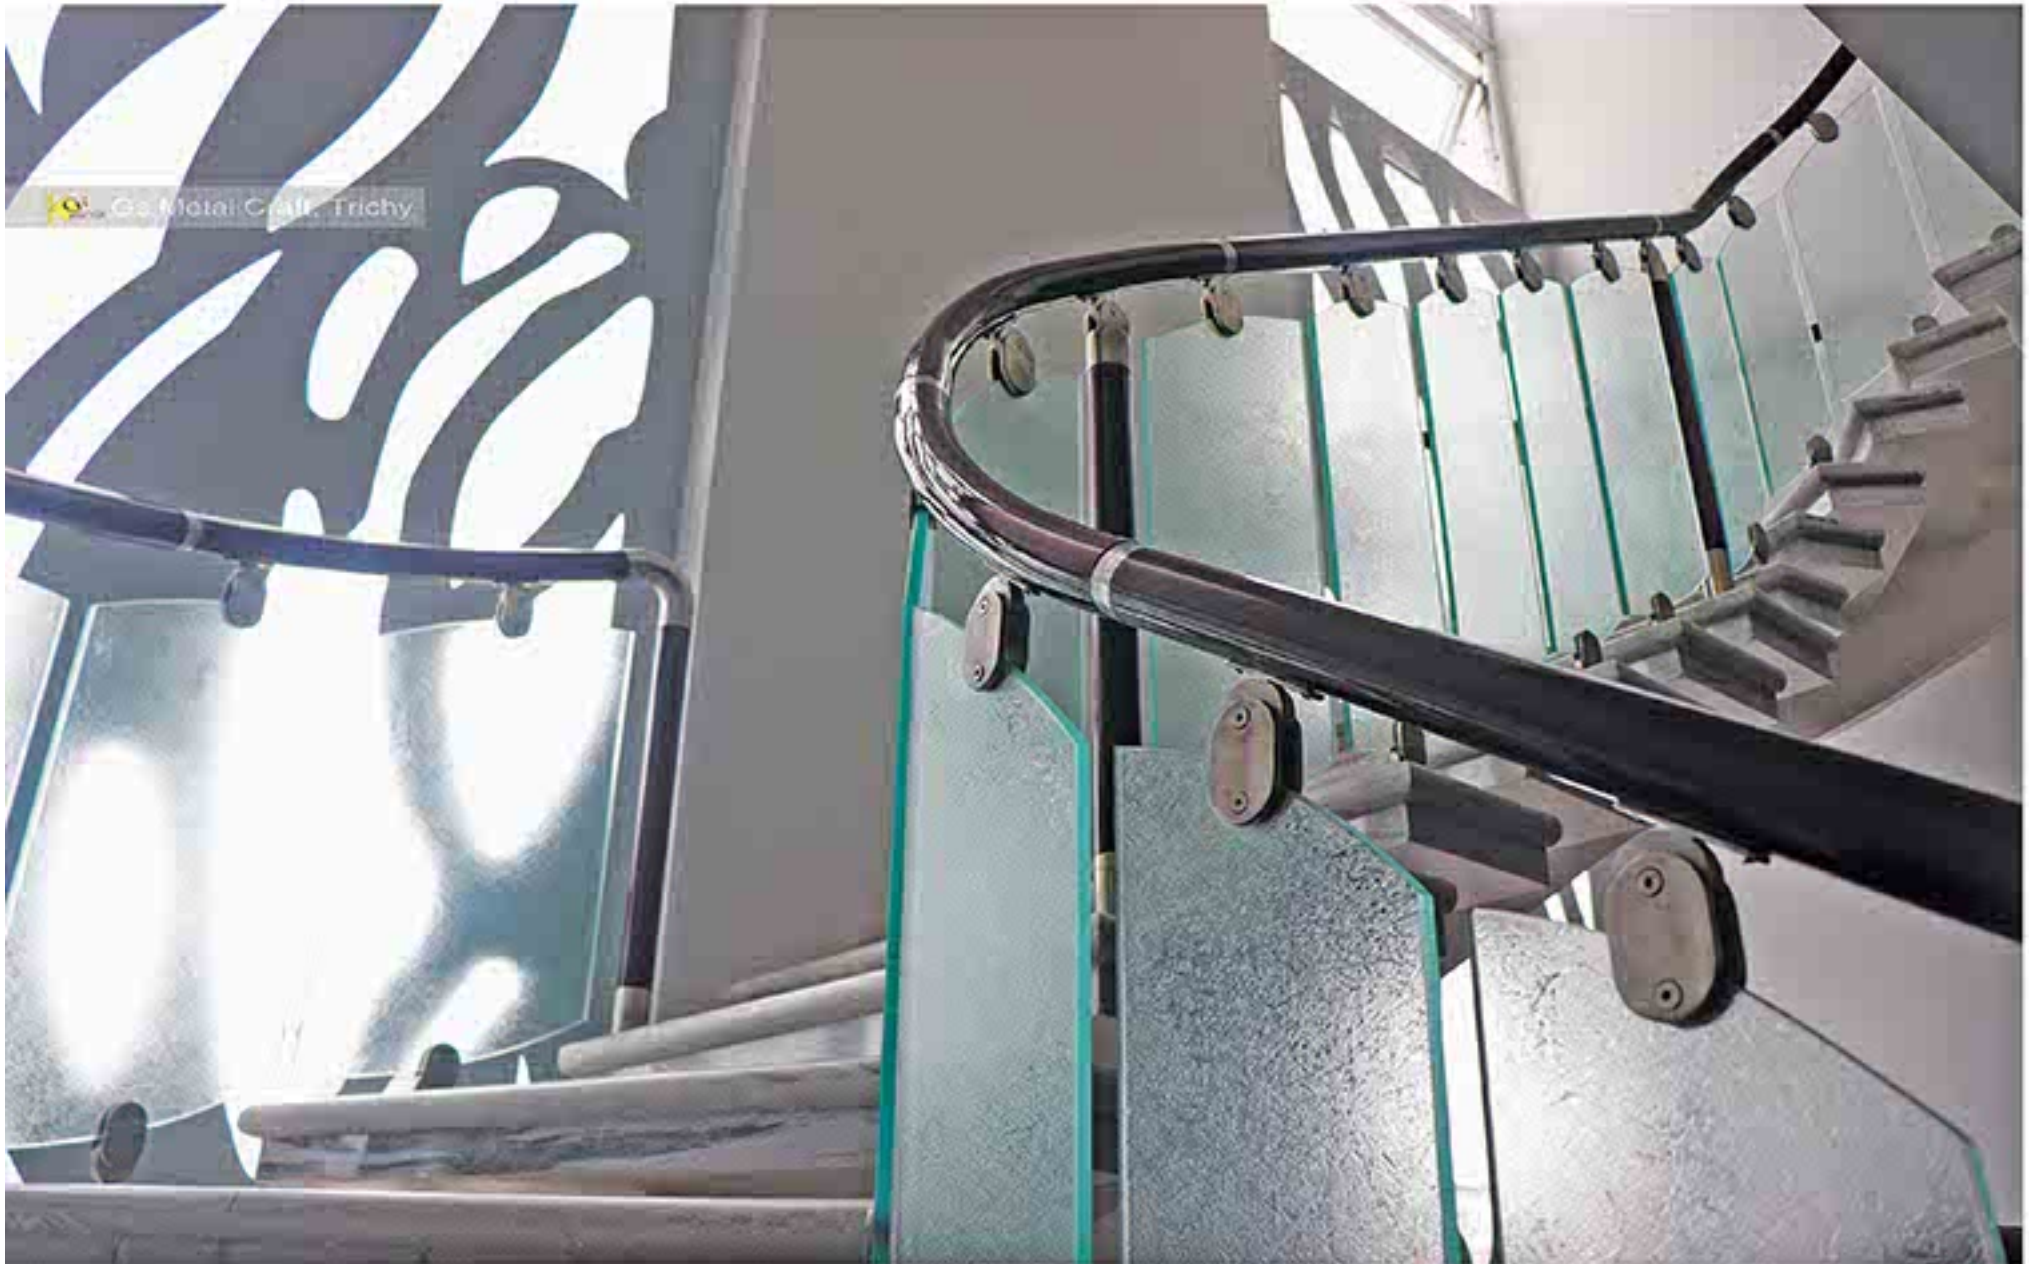

web: gsmetalcraft.in, Off: +91 431 276 1190, +91 431 276 4799 M - +91 94890 39999.