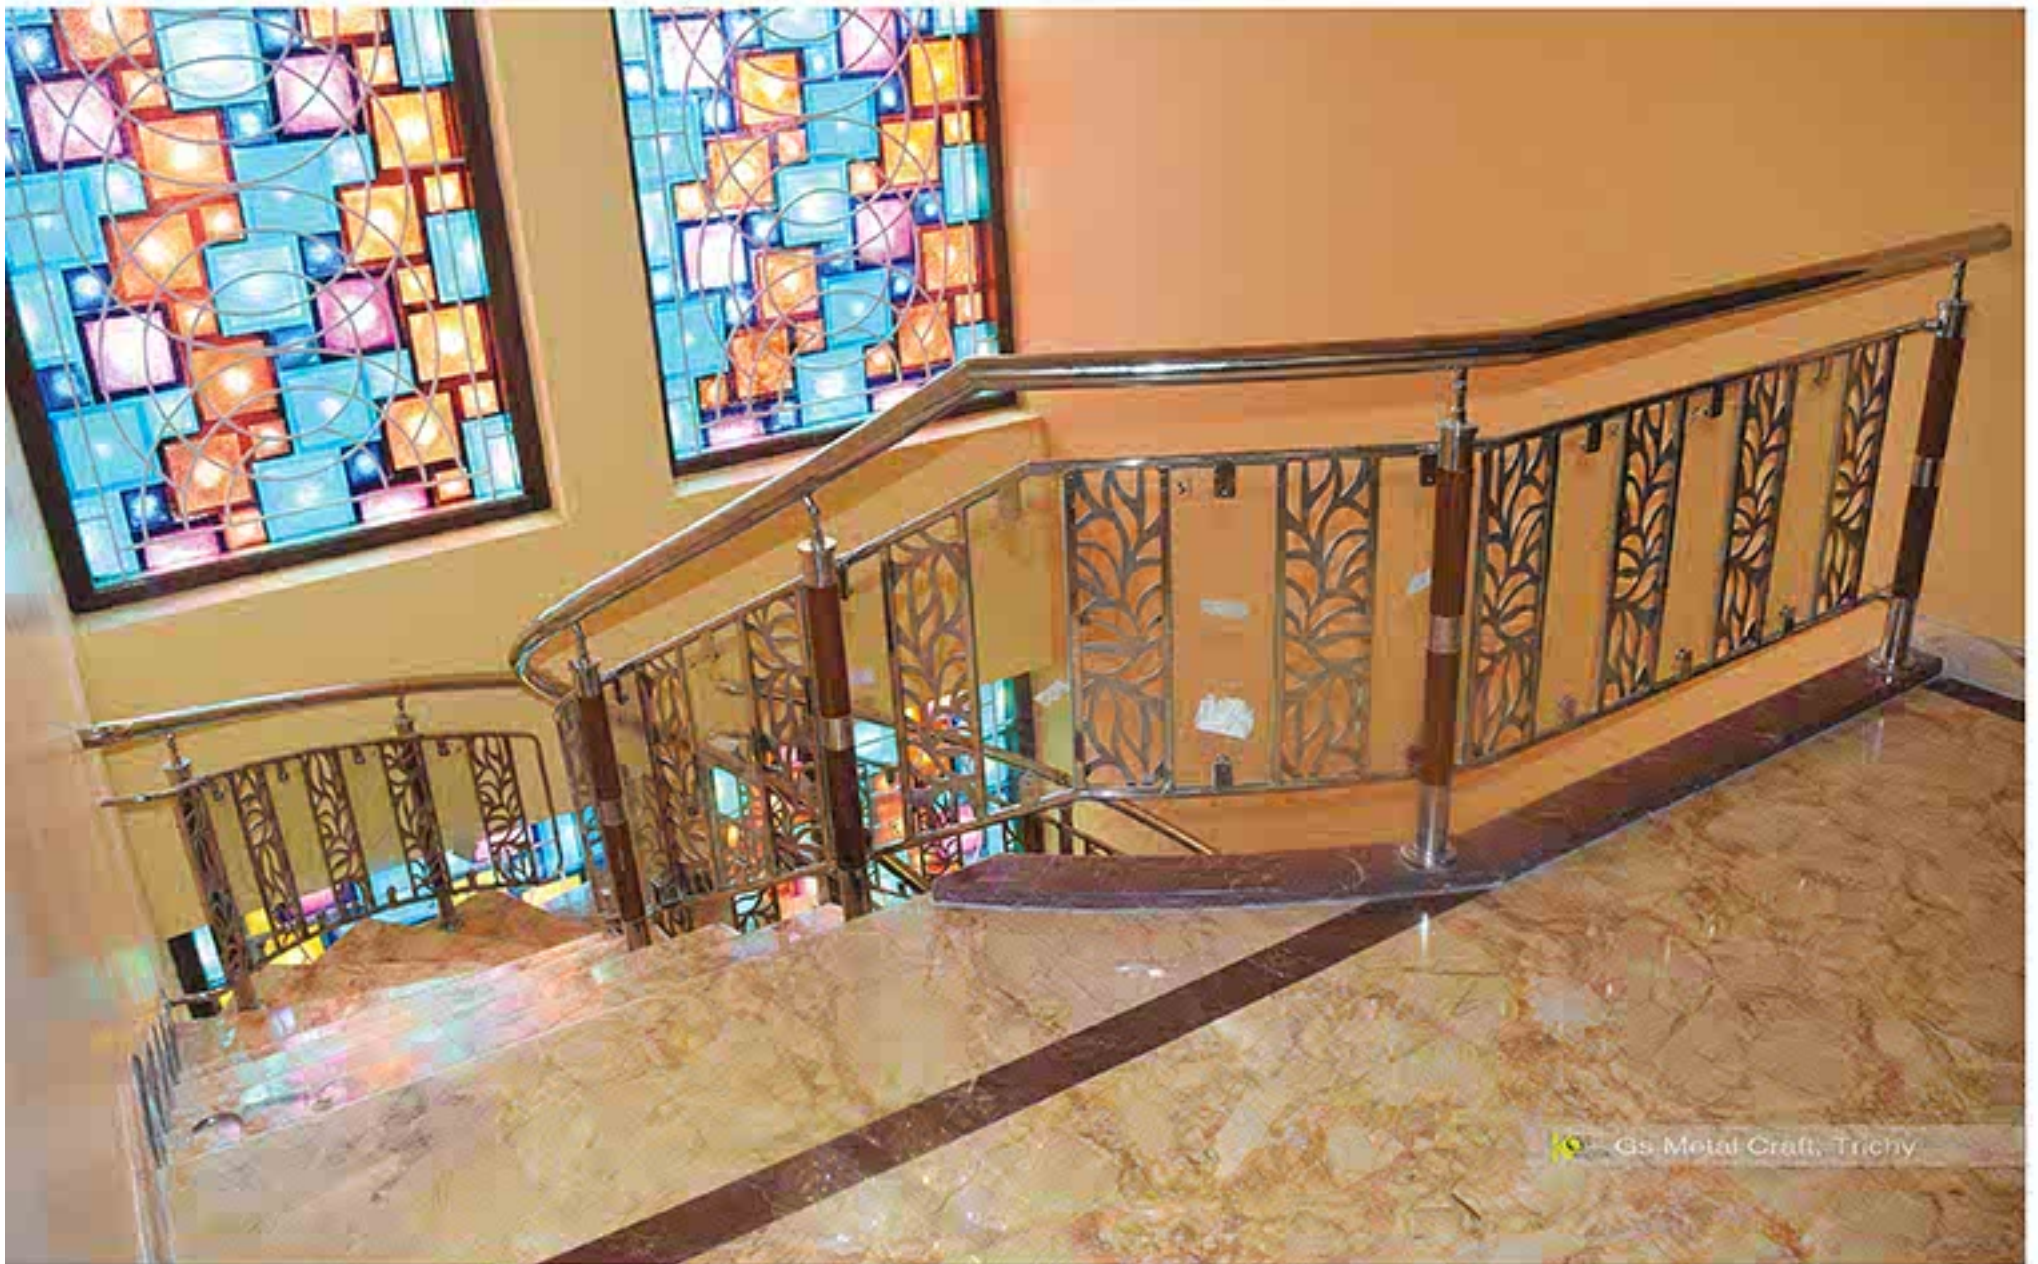

web: gsmetalcraft.in, Off: +91 431 276 1190, +91 431 276 4799 M - +91 94890 39999.